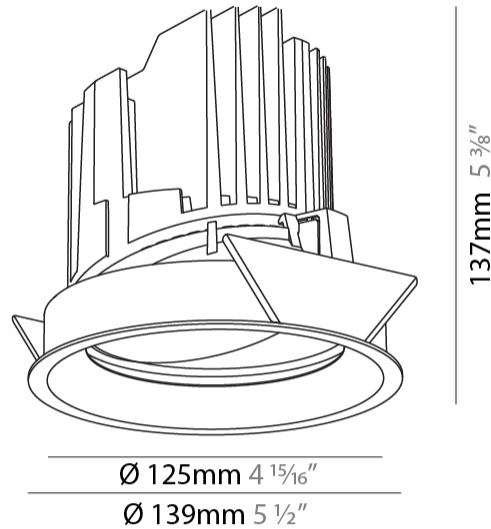

PHYSICAL

Shape: Round
Diameter (mm): 139
Diameter (in): 5 1/2
Height (mm): 137
Height (in): 5 3/8
Ceiling Thickness (mm): 10 / 12.5 / 15
Ceiling Thickness (in): 3/8 or 1/2 or 9/16
Min. Recessing Depth (mm): 150
Min. Recessing Depth (in): 5 7/8
Light Distribution: Adjustable / Downlight
Weight (kg): 0.805
Weight (lbs): 1.77
Fixture Finish: SSR / BKV / CWI / CRY / HAB / UFT / ITA / RUA / FTG / MYG / LOD / PUS / FRO / FUP / KIA / POP / BLS / SPG / MEY / GOH / GUM / CHC / COM / ABZ / JAG / OBR / MOS / ROR
Fixture Material: Aluminum Die Cast
Cut-out Measurements: 130mm / 5 1/8"

ELECTRICAL

Lamp Type: LED (Zhaga Standard)
Input Wattage (W): 13.2 / 16.5
Total Output Wattage (W): 12 / 14
Dimming: Tri-Mode (Non-Dimming and Phase Dimming (120Vac only) and 0-10V Dimming)
Driver Included: No
Driver Location: Recessed Housing
Driver Type: Constant Current - Universal
Driver Class: Class 2
Housing: See components
Input Voltage (V): 120 - 277
Constant Current (MA): 350

LED

Number of LEDs: 1
Color Temperature (°K): 2700 / 3000 / 3500 / 4000
Max. Delivered Lumen (lm): 870 / 970 / 1039 / 1060
Nominal Lumen (lm): 960 / 1070 / 1156 / 1180
CRI: >90 CRI
Efficiency (%): 0.905
Lamp Life (hrs): 50000

OPTICAL

Reflector°: 10
Optic°: Lens Pack - No Lens
Adjustability: Rotational 355°; Tilt 30°

RATINGS AND CERTIFICATIONS

Certified By: CSA Certified to UL and CSA Standards
IP rating: IP20