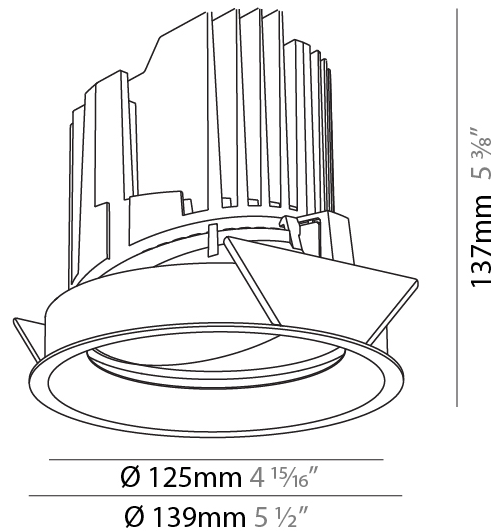

### PHYSICAL

Shape: Round  
 Diameter (mm): 139  
 Diameter (in): 5 1/2  
 Height (mm): 137  
 Height (in): 5 3/8  
 Ceiling Thickness (mm): 10 / 12.5 / 15  
 Ceiling Thickness (in): 3/8 or 1/2 or 9/16  
 Min. Recessing Depth (mm): 150  
 Min. Recessing Depth (in): 5 7/8  
 Light Distribution: Adjustable / Downlight  
 Weight (kg): 0.805  
 Weight (lbs): 1.77  
 Fixture Finish: SSR / BKV / CWI / CRY / HAB / UFT / ITA / RUA / FTG / MYG / LOD / PUS / FRO / FUP / KIA / POP / BLS / SPG / MEY / GOH / GUM / CHC / COM / ABZ / JAG / OBR / MOS / ROR  
 Fixture Material: Aluminum Die Cast  
 Cut-out Measurements: 130mm / 5 1/8"

#### PHYSICAL

Shape: Round  
 Diameter (mm): 139  
 Diameter (in): 5 1/2  
 Height (mm): 137  
 Height (in): 5 3/8  
 Ceiling Thickness (mm): 10 / 12.5 / 15  
 Ceiling Thickness (in): 3/8 or 1/2 or 9/16  
 Min. Recessing Depth (mm): 150  
 Min. Recessing Depth (in): 5 7/8  
 Light Distribution: Adjustable / Downlight  
 Weight (kg): 0.849  
 Weight (lbs): 1.87  
 Fixture Finish: SSR / BKV / CWI / CRY / HAB / UFT / ITA / RUA / FTG / MYG / LOD / PUS / FRO / FUP / KIA / POP / BLS / SPG / MEY / GOH / GUM / CHC / COM / ABZ / JAG / OBR / MOS / ROR  
 Fixture Material: Aluminum Die Cast  
 Cut-out Measurements: 130mm / 5 1/8"

#### OPTICAL

Reflector°: 10  
 Adjustability: Rotational 355°; Tilt 30°

#### RATINGS AND CERTIFICATIONS

Certified By: Certified for North American Standards  
 IP rating: IP54

130mm 5 1/8"	150mm 5 7/8"	10   15mm 3/8"   9/16"	30°	355°	
A					