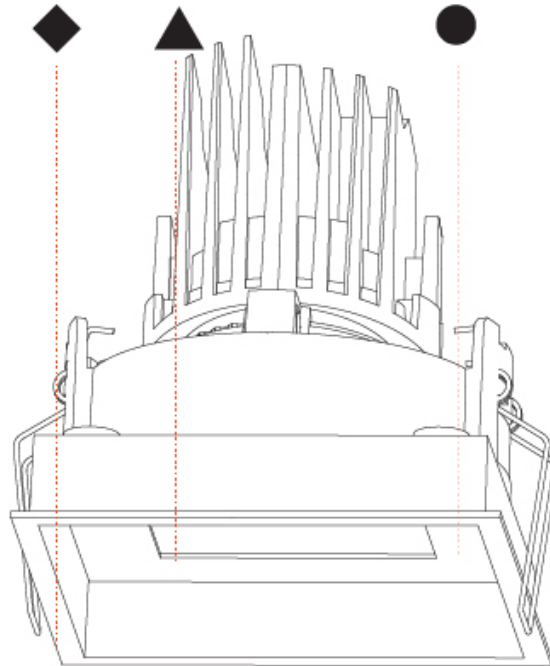

BIONIQ SQUARE ADJUSTABLE COMFORT RECESSED

A35365-

PROJECT _____

TYPE _____

SPECIFIER _____

QUANTITY _____

DATE _____