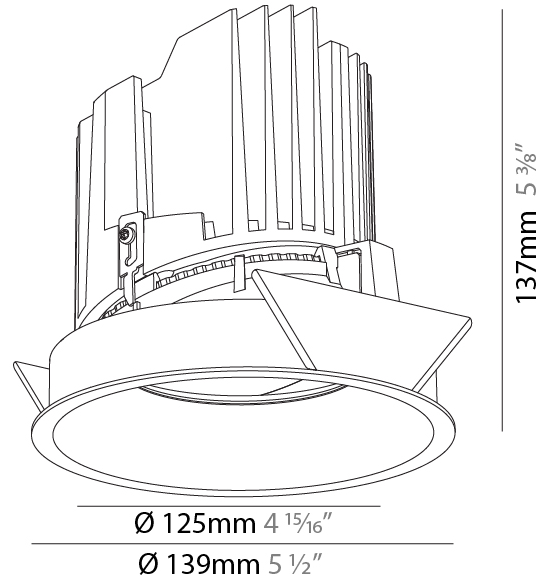

RATINGS AND CERTIFICATIONS

Certified By: Certified for North American Standards
IP rating: IP54