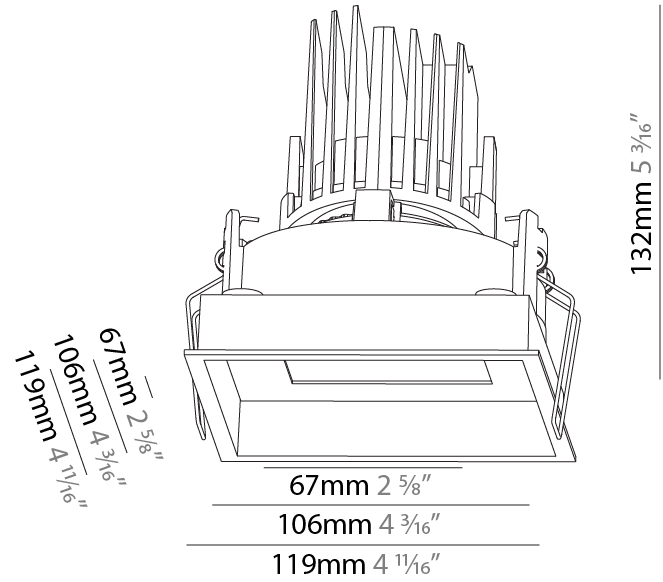

ELECTRICAL

Lamp Type: LED (Zhaga Standard)
Input Wattage (W): 13.2 / 16.5
Total Output Wattage (W): 12 / 14
Dimming: Tri-Mode (Non-Dimming and Phase Dimming (120Vac only) and 0-10V Dimming)
Driver Included: No
Driver Location: Recessed Housing
Driver Type: Constant Current - Universal
Driver Class: Class 2
Housing: See components
Input Voltage (V): 120 - 277
Constant Current (MA): 350

LED

Number of LEDs: 1
Color Temperature (°K): 2700 / 3000 / 3500 / 4000
Max. Delivered Lumen (lm): 850 / 950 / 1029 / 1050
Nominal Lumen (lm): 960 / 1070 / 1156 / 1180
CRI: >90 CRI
Lamp Life (hrs): 50000

OPTICAL

Reflector°: 14
Adjustability: Rotational 355°; Tilt 30°

RATINGS AND CERTIFICATIONS

Certified By: Certified for North American Standards
Zaneen Lighting Inc. © 2024, T 1800-388-3382, F 416-247-9319, www.zaneen.com

Available for International specifications by adding 'INT' at the end of the existing Model #. For assistance on 'custom' specifications, contact zteam@zaneen.com. In a constant effort to supply the best product, we reserve the right to change specifications or materials without notice. The most recent specification sheets are found at zaneen.com